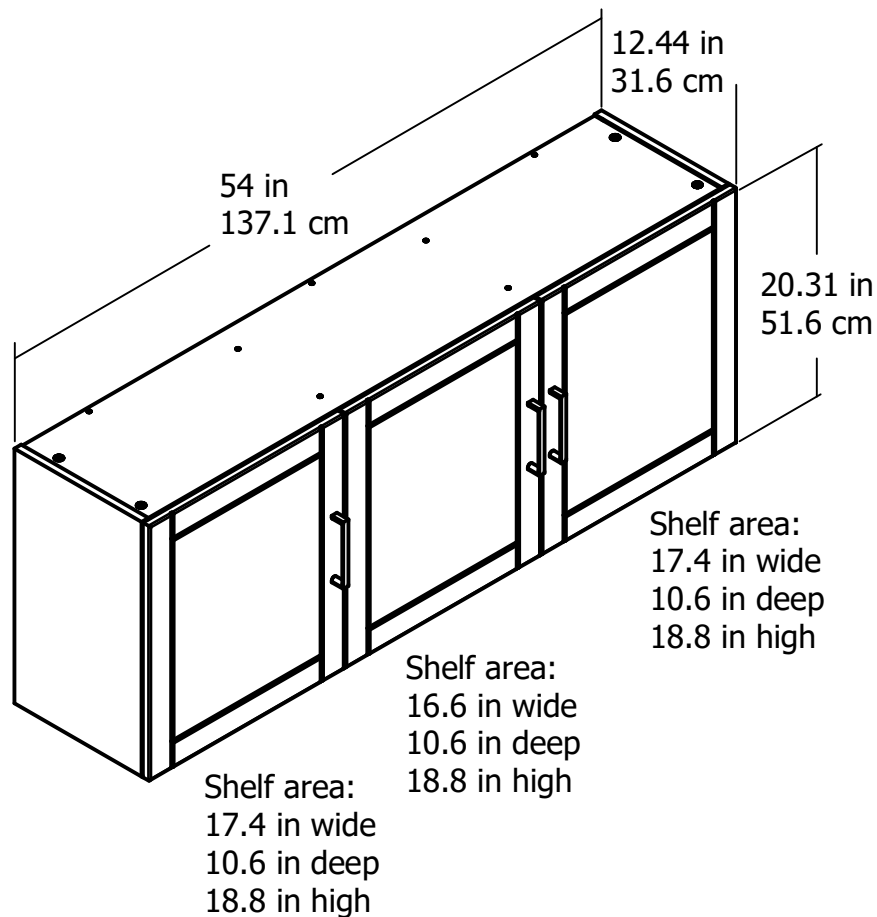

7924403COM - 54 in.Storage Cabinet

Finish: (403) Glacier White/(15) White Stipple

Wood Breakdown: 98%
Total storage: 7.21 cubic feet

Overall Product Size:
20.3 in.H x 54 in.W x 12.4 in.D
51.6cmH x 137.1cmW x 31.6cmD

Unit Weight: 74 lbs. (33.6 kg)