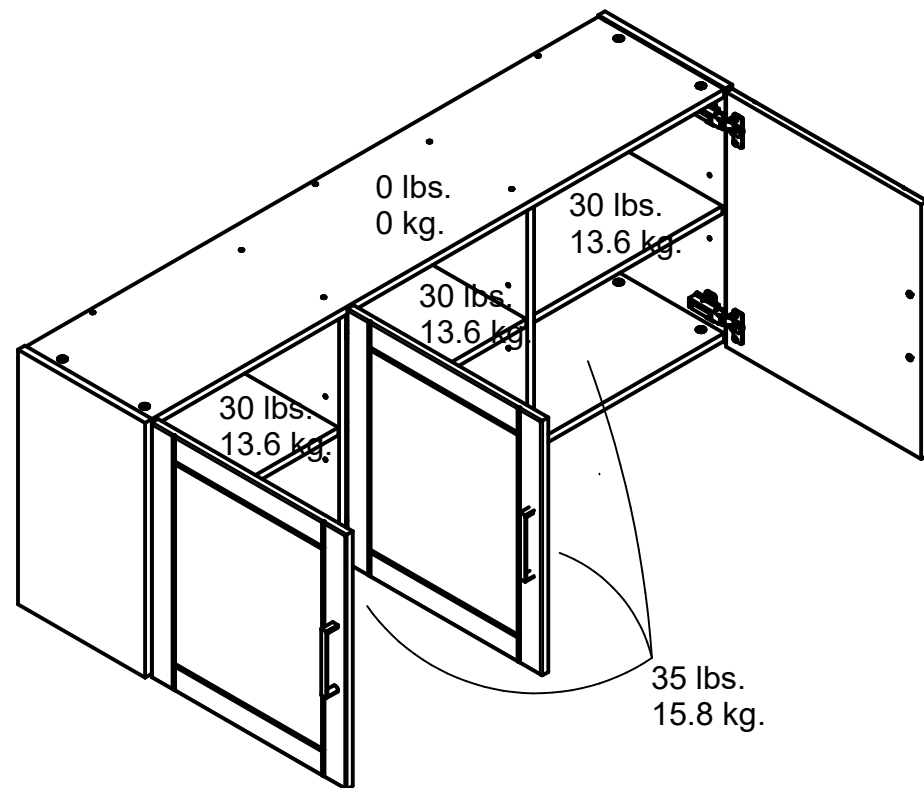

7924403COM - 54 in.Storage Cabinet

Finish: (403) Glacier White/(15) White Stipple

Wood Breakdown: 98%
Total storage: 7.21 cubic feet

Overall Product Size:
20.3 in.H x 54 in.W x 12.4 in.D
51.6cmH x 137.1cmW x 31.6cmD

Unit Weight: 74 lbs. (33.6 kg)